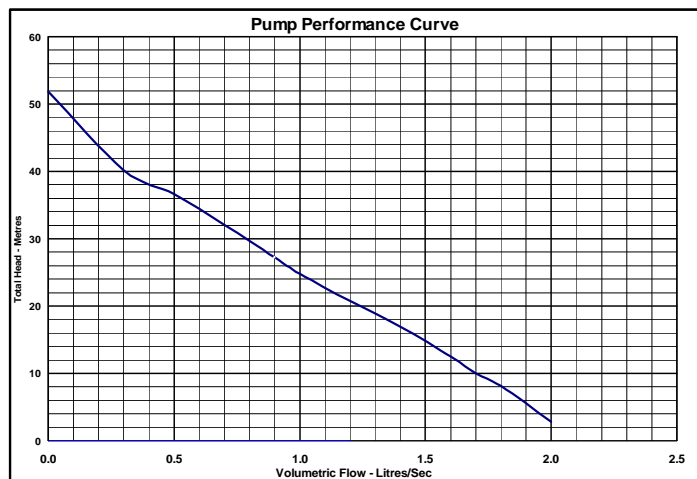

2-Stroke Mini Fire/Transfer Pump

KE250HE

- Self Priming
- Light Weight (7kgs Dry)
- 30cc 2 stroke Engine
- Easy Start
- High Speed (10,000 rpm)
- Flow 110 Litres per Minute Max
- Pressure 50m (70PSI) Max